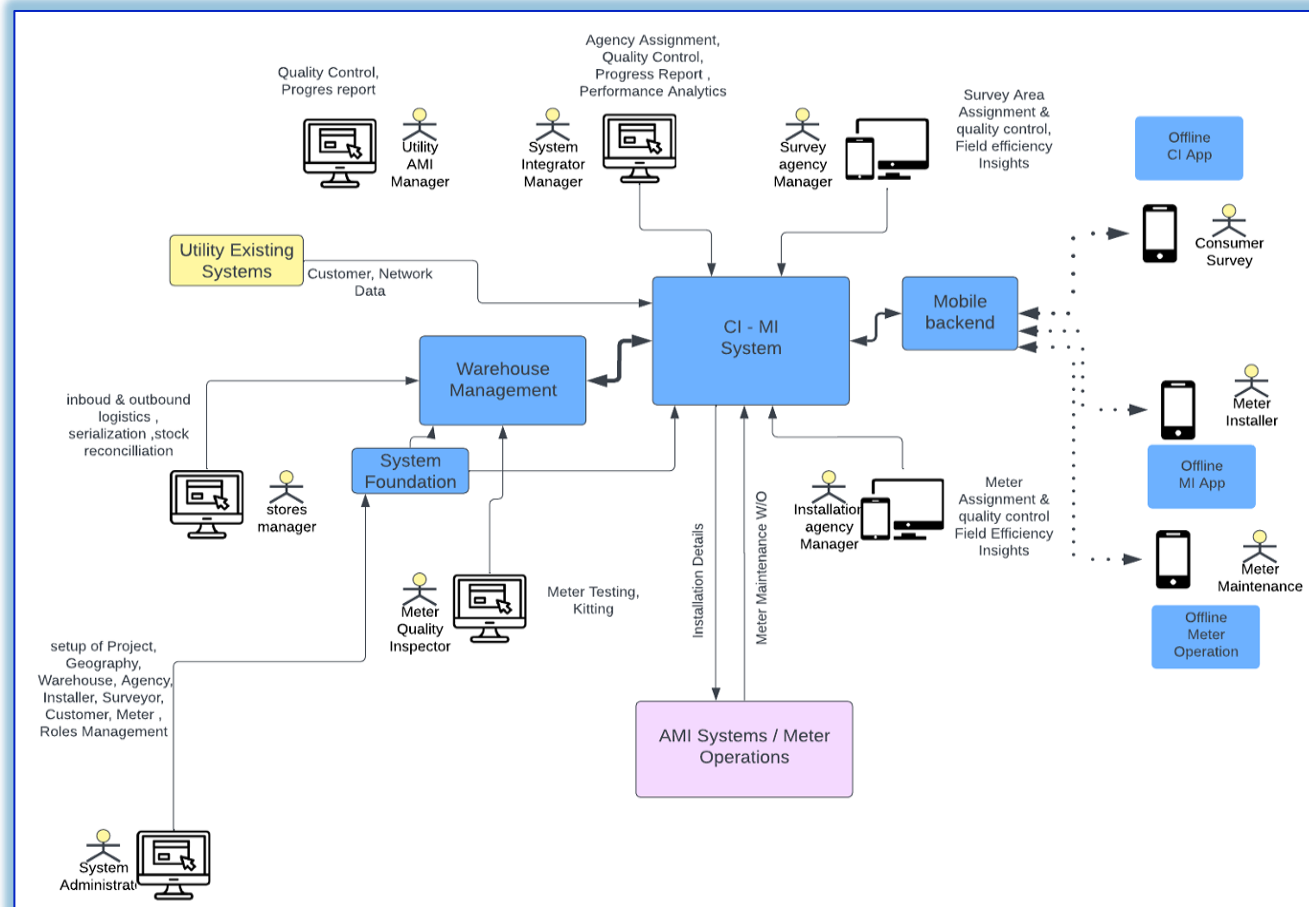

Field Workforce SaaS Platform for RF based Meter Roll out services

Customer is responsible for complex RF network survey and Installation to ensure high network SLA with optimal placement of gateway. The solution was utilized for services to multiple AMISPs /Utilities.

Highlights

- Consumer Survey and gateway location survey with geo hashing to optimize the gateway placements
- Analytics of Workforce to ensure tight project management
- Installation workflow to ensure mesh formation and high rate of automated meter commissioning
- Integration to multiple backend system
- Adoption of the solution by several projects